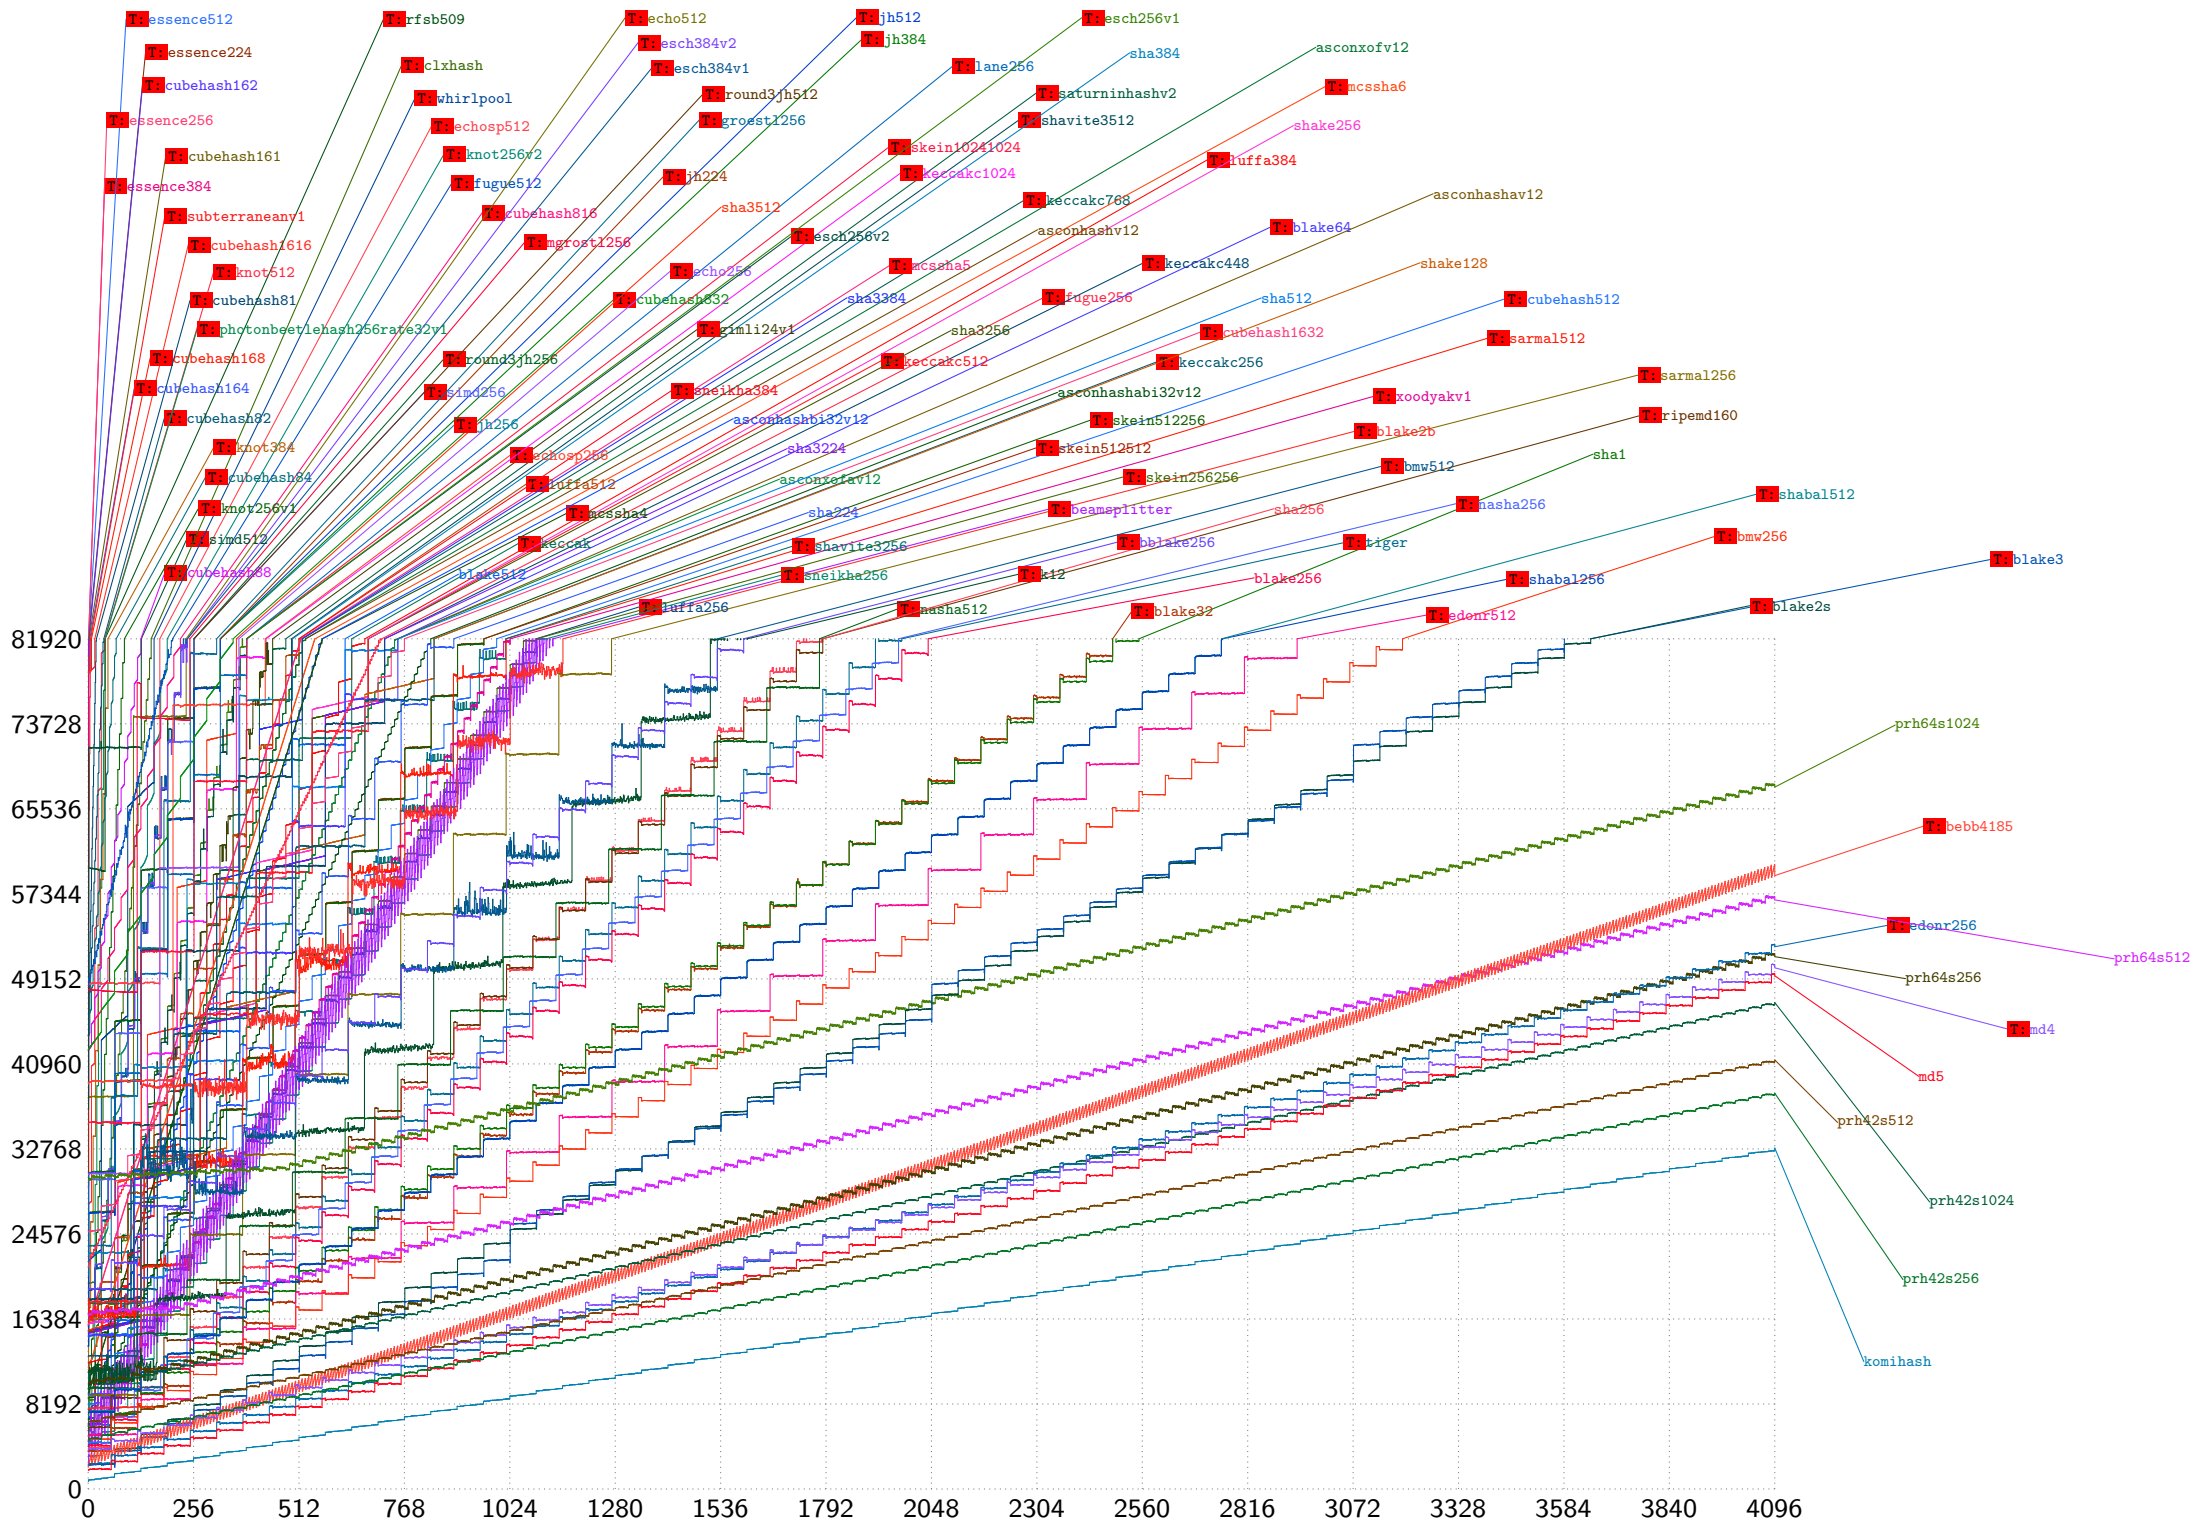

"T:" means that the SUPERCOP database does not list constant time as a goal for this implementation.

prh64s1024
bebb4185
ednr256
prh64s256
nd4
md5
prh42s512
prh42s1024
prh42s256
komihash